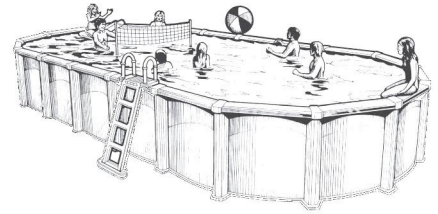

POOLMASTER POOLS

W.A. ZODIAC DISTRIBUTOR
LINER POOL SPECIALISTS

Price list 1/8/2011 to 31/08/2012

Resin Pool Kits ZODIAC Noosa Reef **POOL PACKAGES**

Australia's first fully resin integrated pool designed for salt chlorination
All braceless 1320 frame height

Noosa Reef pools have a resin coated wall & resin frame, no screws, non spill top design.
Noosa Reef is available as a salt water pool add 10% to above prices to convert
Frame is already resin but a self cleaning salt chlorinator is added