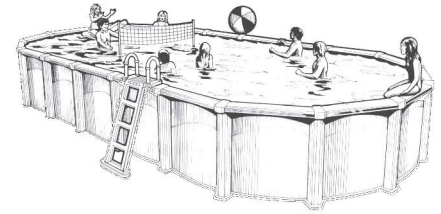

POOLMASTER POOLS

W.A. ZODIAC DISTRIBUTOR
LINER POOL SPECIALISTS

Price list 1/8/2010 to 1/08/2011

All 'Australian made' Zodiac pools

→→→→ ZODIAC ←←←← POOL PACKAGES

Frame type →	Braceless flat base	Braceless deep end
Frame depth →	1.32m	1.32m-1.9m
Pool model →	PAPERBARK	PAPERBARK
Oval	\$	\$
4.9 x 3.6	4299	N/A
6.1 x 3.6	4999	N/A
7.3 x 3.6	5669	6149
7.0 x 4.5	5450	N/A
8.1 x 4.5	6249	6699
9.1 x 4.5	6949	7299
11.6x4.5	8459	8899

Oval Lap Pools **Flat floor Braceless 1.32 m**

5.5 x 3.0	4759
6.6 x 3.0	5350
7.7 x 3.0	6050
8.8 x 3.0	6769
10 x 3.0	7399
15 x 3.0	9569

Please note the Paperbark range of pools are only available as a fresh water pool not salt.

PAPERBARK CIRCULAR

Braceless 1.32m

3.6 [12']	3399
4.5 [15']	3760

POOL PACKAGE INCLUDES

PLEASE SEE SEPERATE PACKAGE INCLUSIONS SHEET

Pump & Filter Upgrades * 1.0 Hp pump \$100 *

*** 100sqft Cartridge \$100 * * 600mm Sand \$150 ***