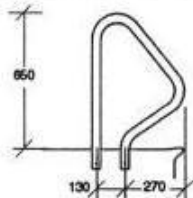

Residential pool grab rails

type 316 stainless steel 38mm* mirror finish.

model G1

Popular universal "figure 4" design.

standard
flanged

model G2

"P" style low line grab rails.

standard
flanged

model G4

"D" style grab rails for pools with narrow surround.

standard
flanged

model G5

In line fixing for pools with narrow surround.

standard
flanged

model HD

Designed for fibreglass or vinyl lined pools with entry steps.

standard
flanged

model HS – stair hand rail

1000mm	standard flanged
1200mm	standard flanged
1500mm	standard flanged

Safety rails type 316 stainless steel 38mm* mirror finish.

model MPS – hand rail (centre to centre)

300mm
450mm
600mm
750mm
900mm
1200mm
1500mm
2000mm (incl. mid bracket)
3000mm (incl. mid bracket)