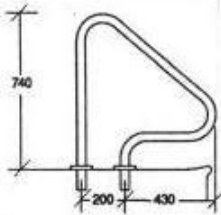

Residential pool grab rails

type 316 stainless steel 38mm* mirror finish.

model G1

Popular universal "figure 4" design.

standard
flanged

model G2

"P" style low line grab rails.

standard
flanged

model G4

"D" style grab rails for pools with narrow surround.

standard
flanged

model G5

In line fixing for pools with narrow surround.

standard
flanged

model HD

Designed for fibreglass or vinyl lined pools with entry steps.

standard
flanged

model HS – stair hand rail

1000mm	standard flanged
1200mm	standard flanged
1500mm	standard flanged

Safety rails type 316 stainless steel 38mm* mirror finish.

model MPS – hand rail (centre to centre)

300mm
450mm
600mm
750mm
900mm
1200mm
1500mm
2000mm (incl. mid bracket)
3000mm (incl. mid bracket)