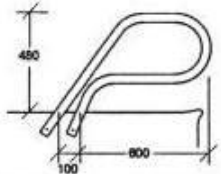

Residential pool grab rails

type 316 stainless steel 38mm* mirror finish.

model G1

Popular universal "figure 4" design.

standard
flanged

model G2

"P" style low line grab rails.

standard
flanged

model G4

"D" style grab rails for pools with narrow surround.

standard
flanged

model G5

In line fixing for pools with narrow surround.

standard
flanged

model HD

Designed for fibreglass or vinyl lined pools with entry steps.

standard
flanged

model HS – stair hand rail

1000mm	standard flanged
1200mm	standard flanged
1500mm	standard flanged

Safety rails type 316 stainless steel 38mm* mirror finish.

model MPS – hand rail (centre to centre)

300mm
450mm
600mm
750mm
900mm
1200mm
1500mm
2000mm (incl. mid bracket)
3000mm (incl. mid bracket)