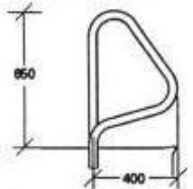

Residential pool grab rails

type 316 stainless steel 38mm* mirror finish.

model G1

Popular universal "figure 4" design.

standard
flanged

model G2

"P" style low line grab rails.

standard
flanged

model G4

"D" style grab rails for pools with narrow surround.

standard
flanged

model G5

In line fixing for pools with narrow surround.

standard
flanged

model HD

Designed for fibreglass or vinyl lined pools with entry steps.

standard
flanged

model HS – stair hand rail

1000mm	standard flanged
1200mm	standard flanged
1500mm	standard flanged

Safety rails type 316 stainless steel 38mm* mirror finish.

model MPS – hand rail (centre to centre)

300mm
450mm
600mm
750mm
900mm
1200mm
1500mm
2000mm (incl. mid bracket)
3000mm (incl. mid bracket)