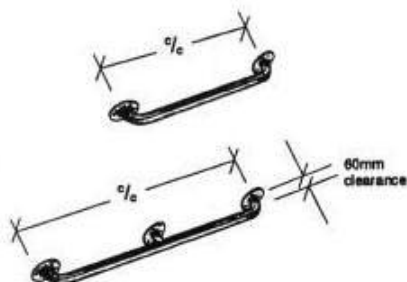

Residential pool grab rails

type 316 stainless steel 38mm* mirror finish.

model G1

Popular universal "figure 4" design.

standard
flanged

model G2

"P" style low line grab rails.

standard
flanged

model G4

"D" style grab rails for pools with narrow surround.

standard
flanged

model G5

In line fixing for pools with narrow surround.

standard
flanged

model HD

Designed for fibreglass or vinyl lined pools with entry steps.

standard
flanged

model HS – stair hand rail

1000mm	standard flanged
1200mm	standard flanged
1500mm	standard flanged

Safety rails type 316 stainless steel 38mm* mirror finish.

model MPS – hand rail (centre to centre)

300mm
450mm
600mm
750mm
900mm
1200mm
1500mm
2000mm (incl. mid bracket)
3000mm (incl. mid bracket)