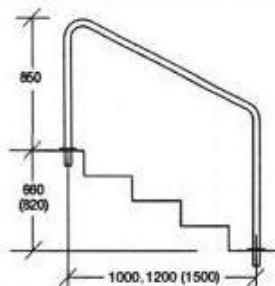

Residential pool grab rails

type 316 stainless steel 38mm* mirror finish.

model G1

Popular universal "figure 4" design.

standard
flanged

model G2

"P" style low line grab rails.

standard
flanged

model G4

"D" style grab rails for pools with narrow surround.

standard
flanged

model G5

In line fixing for pools with narrow surround.

standard
flanged

model HD

Designed for fibreglass or vinyl lined pools with entry steps.

standard
flanged

model HS – stair hand rail

1000mm	standard flanged
1200mm	standard flanged
1500mm	standard flanged

Safety rails type 316 stainless steel 38mm* mirror finish.

model MPS – hand rail (centre to centre)

300mm
450mm
600mm
750mm
900mm
1200mm
1500mm
2000mm (incl. mid bracket)
3000mm (incl. mid bracket)