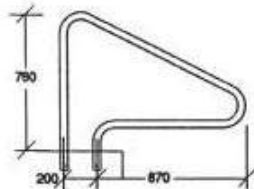

Residential pool grab rails

type 316 stainless steel 38mm* mirror finish.

model G1

Popular universal "figure 4" design.

standard
flanged

model G2

"P" style low line grab rails.

standard
flanged

model G4

"D" style grab rails for pools with narrow surround.

standard
flanged

model G5

In line fixing for pools with narrow surround.

standard
flanged

model HD

Designed for fibreglass or vinyl lined pools with entry steps.

standard
flanged

model HS – stair hand rail

1000mm	standard flanged
1200mm	standard flanged
1500mm	standard flanged

Safety rails type 316 stainless steel 38mm* mirror finish.

model MPS – hand rail (centre to centre)

300mm
450mm
600mm
750mm
900mm
1200mm
1500mm
2000mm (incl. mid bracket)
3000mm (incl. mid bracket)